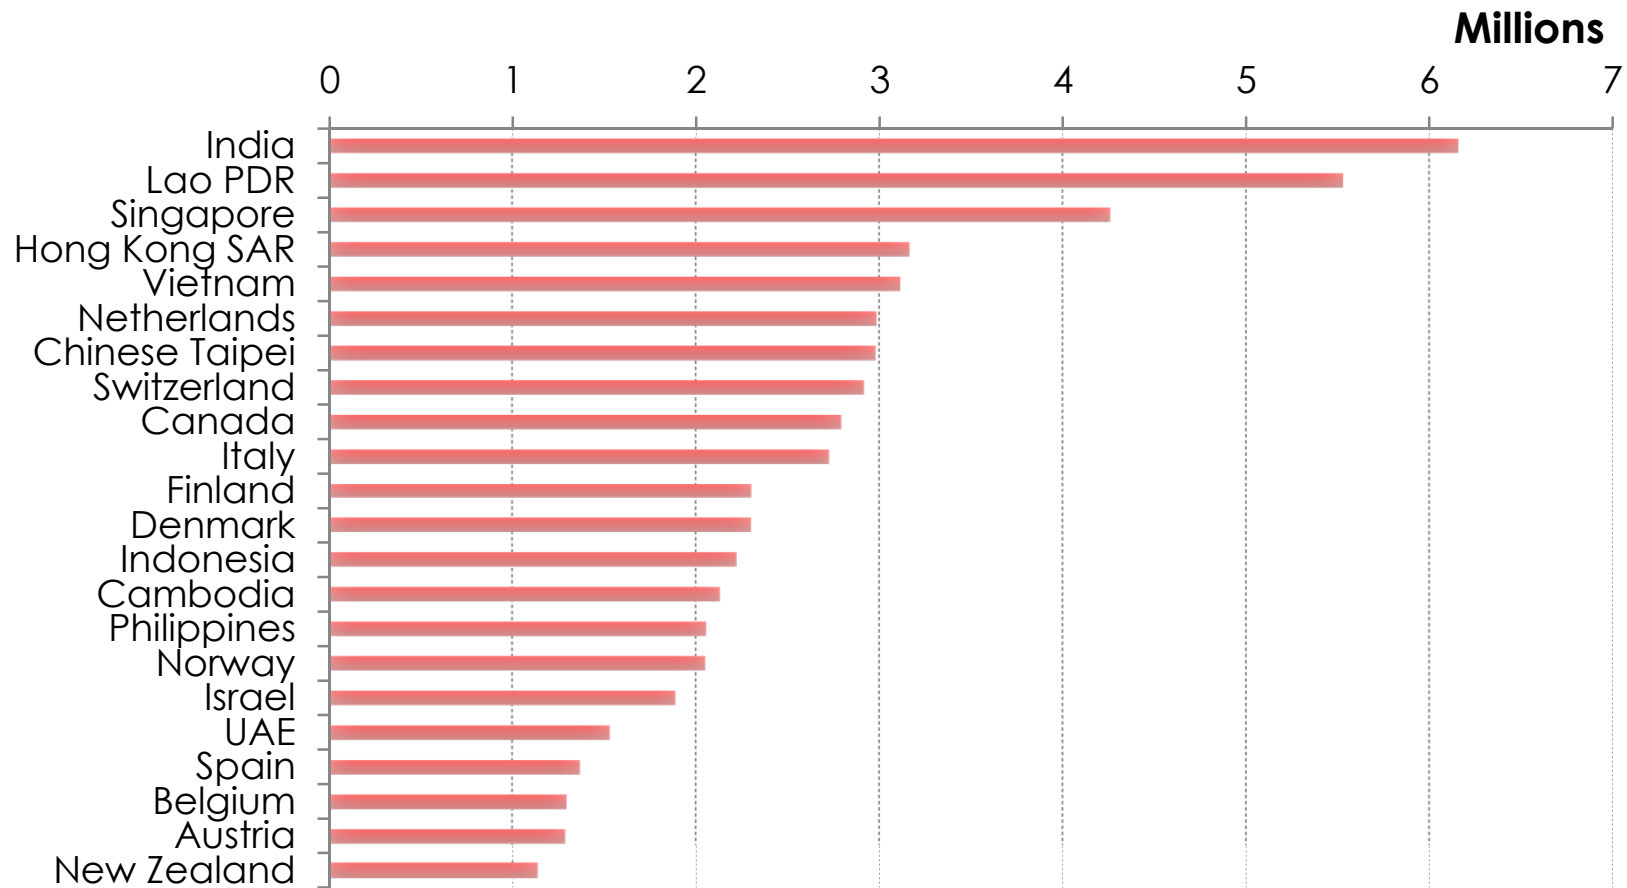

# IVAs by Residence

In excess of 200,000 arrivals

# Total Days by Residence

In excess of one million days