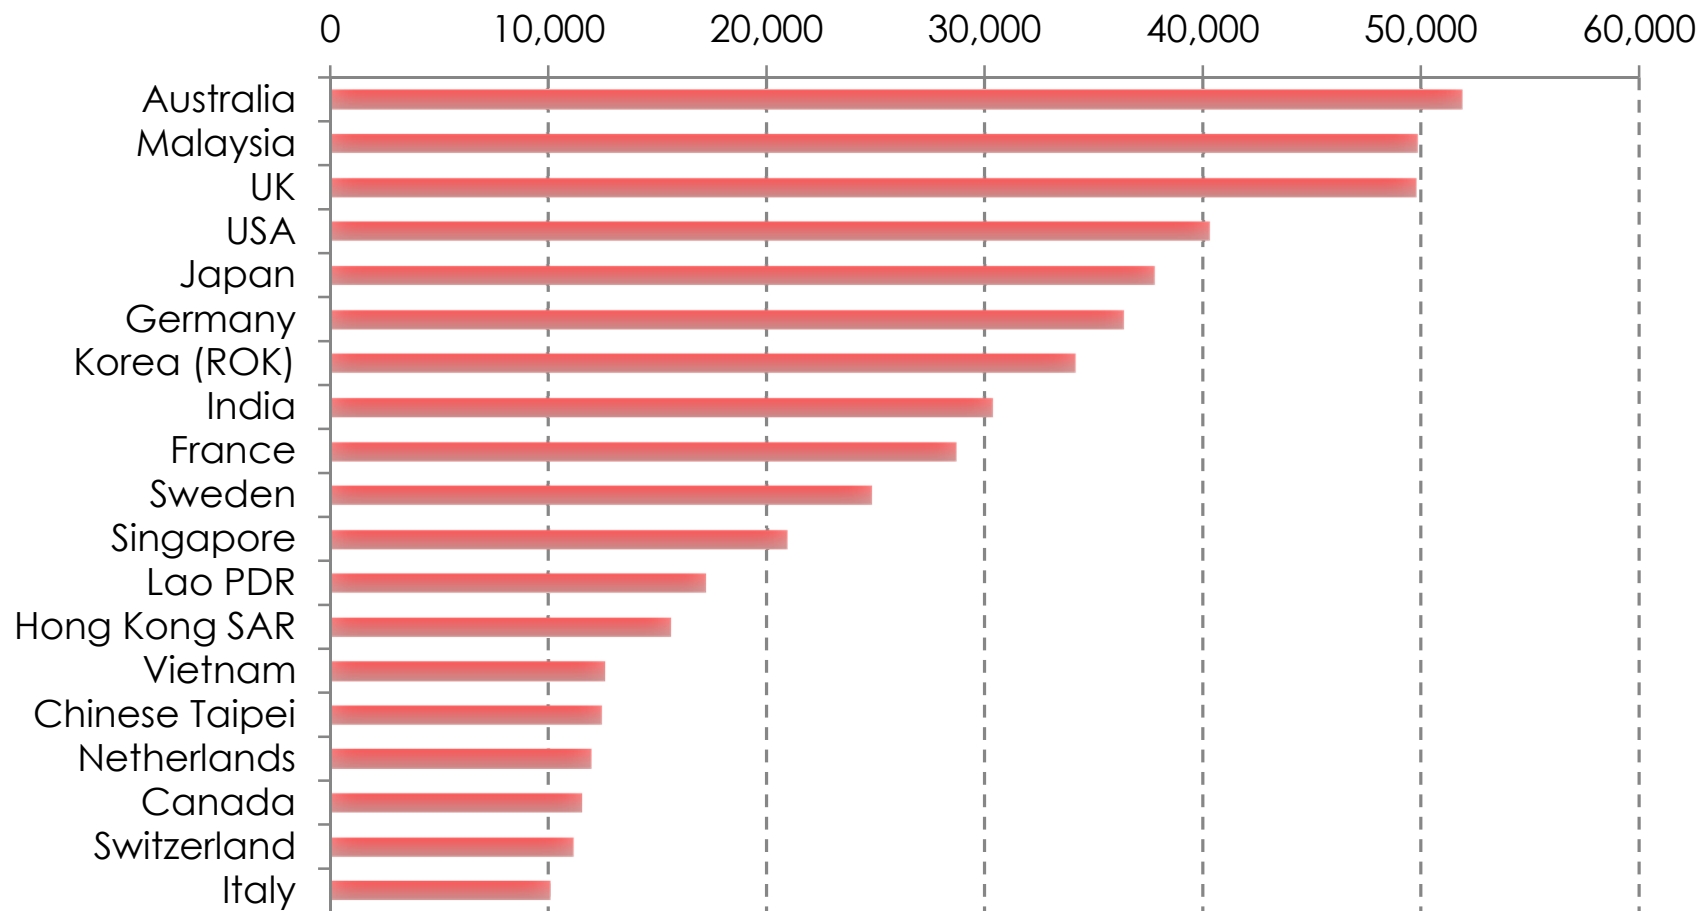

Total Spend (THB, mns) by Residence