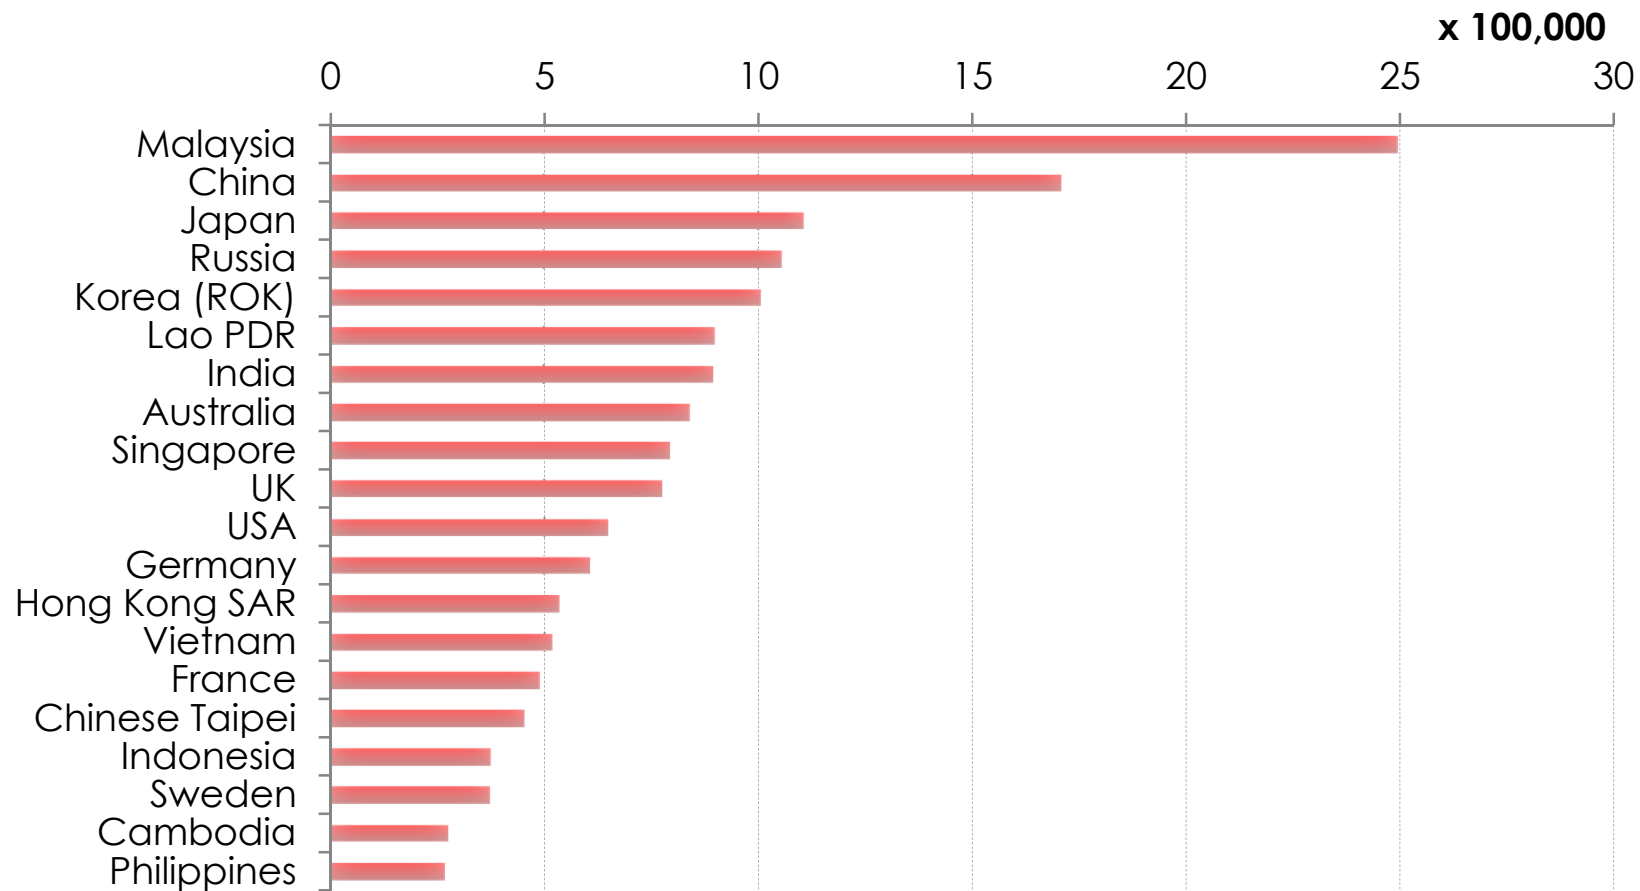

# IVAs by Residence

In excess of 200,000 arrivals

# Total Days by Residence

In excess of one million days